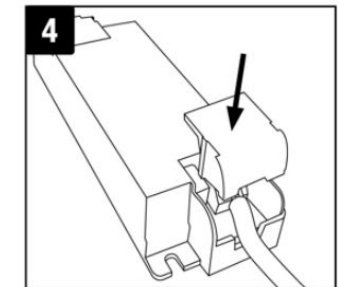

INSTALLATION

1. Switch off the power supply before installation.
2. Open the terminal cover.
3. Connect the power cord and make sure it is connected correctly.
4. Attach the terminal cover.
5. Connect the power supply to the power cord.
6. Insert the power supply into the ceiling.
7. Insert the luminaire into the ceiling.
8. Switch on the power supply.