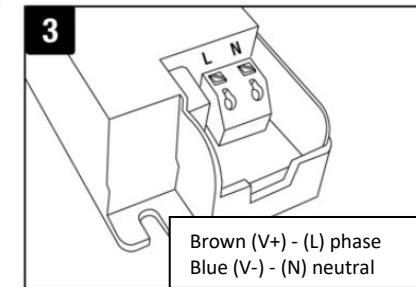

SAFETY NOTICE

- Installation must only be carried out by a qualified electrician.
- Power supply: 220-240V AC 50/60 Hz.
- Use only indoors.
- If the power cord of this luminaire is damaged, it must be replaced by the manufacturer's service department.
- There are no replaceable parts in the device.

INSTALLATION

1. Switch off the power supply before installation.
2. Open the terminal cover.
3. Connect the power cord and make sure it is connected correctly.
4. Attach the terminal cover.
5. Connect the power supply to the power cord.
6. Insert the power supply into the ceiling.
7. Insert the luminaire into the ceiling.
8. Switch on the power supply.