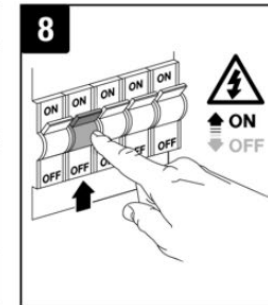

EN WO20-W - WO24-W

Backlit LED light panel

SOLIGHT

Dear customer, thank you for purchasing our product. Please read the following instructions carefully and follow them to serve you safely and to your full satisfaction. This will prevent misuse or damage. Avoid unprofessional handling of this appliance and always observe the electrical appliance usage guidelines. Keep the instruction manual carefully. For use in the home or indoors. This product should only be used by an adult. Never expose to environments with high humidity (e.g. bathroom), avoid contact of the product with liquids. Installation may only be carried out by a qualified worker qualified according to Decree No. 50/1978 Coll. as amended, at least a worker knowledgeable according to § 5 of Decree No. 50/1978 Coll. as amended.

SAFETY NOTICE

- Installation must only be carried out by a qualified electrician.
- Power supply: 220-240V AC 50/60 Hz.
- Use only indoors.
- If the power cord of this luminaire is damaged, it must be replaced by the manufacturer's service department.
- There are no replaceable parts in the device.

INSTALLATION

1. Switch off the power supply before installation.
2. Open the terminal cover.
3. Connect the power cord and make sure it is connected correctly.
4. Attach the terminal cover.
5. Connect the power supply to the power cord.
6. Insert the power supply into the ceiling.
7. Insert the luminaire into the ceiling.
8. Switch on the power supply.