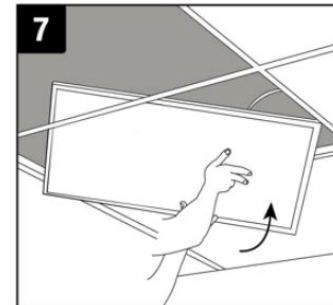

INSTALLATION

1. Switch off the power supply before installation.
2. Open the terminal cover.
3. Connect the power cord and make sure it is connected correctly.
4. Attach the terminal cover.
5. Connect the power supply to the power cord.
6. Insert the power supply into the ceiling.
7. Insert the luminaire into the ceiling.
8. Switch on the power supply.