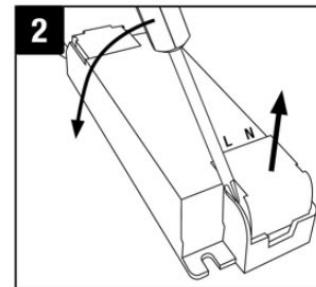

SAFETY NOTICE

- Installation must only be carried out by a qualified electrician.
- Power supply: 220-240V AC 50/60 Hz.
- Use only indoors.
- If the power cord of this luminaire is damaged, it must be replaced by the manufacturer's service department.
- There are no replaceable parts in the device.

INSTALLATION

1. Switch off the power supply before installation.
2. Open the terminal cover.
3. Connect the power cord and make sure it is connected correctly.
4. Attach the terminal cover.
5. Connect the power supply to the power cord.
6. Insert the power supply into the ceiling.
7. Insert the luminaire into the ceiling.
8. Switch on the power supply.