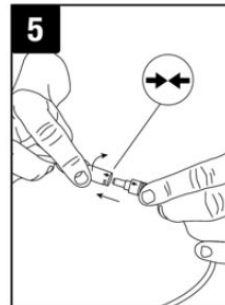

SAFETY NOTICE

- Installation must only be carried out by a qualified electrician.
- Power supply: 220-240V AC 50/60 Hz.
- Use only indoors.
- If the power cord of this luminaire is damaged, it must be replaced by the manufacturer's service department.
- There are no replaceable parts in the device.

INSTALLATION

1. Switch off the power supply before installation.
2. Open the terminal cover.
3. Connect the power cord and make sure it is connected correctly.
4. Attach the terminal cover.
5. Connect the power supply to the power cord.
6. Insert the power supply into the ceiling.
7. Insert the luminaire into the ceiling.
8. Switch on the power supply.