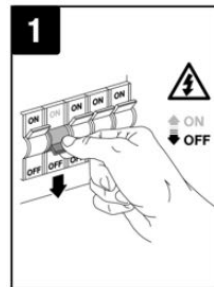

EN WO20-W - WO24-W

Backlit LED light panel

SOLIGHT

Dear customer, thank you for purchasing our product. Please read the following instructions carefully and follow them to serve you safely and to your full satisfaction. This will prevent misuse or damage. Avoid unprofessional handling of this appliance and always observe the electrical appliance usage guidelines. Keep the instruction manual carefully. For use in the home or indoors. This product should only be used by an adult. Never expose to environments with high humidity (e.g. bathroom), avoid contact of the product with liquids. Installation may only be carried out by a qualified worker qualified according to Decree No. 50/1978 Coll. as amended, at least a worker knowledgeable according to § 5 of Decree No. 50/1978 Coll. as amended.

SAFETY NOTICE

- Installation must only be carried out by a qualified electrician.
- Power supply: 220-240V AC 50/60 Hz.
- Use only indoors.
- If the power cord of this luminaire is damaged, it must be replaced by the manufacturer's service department.
- There are no replaceable parts in the device.

INSTALLATION

1. Switch off the power supply before installation.
2. Open the terminal cover.
3. Connect the power cord and make sure it is connected correctly.
4. Attach the terminal cover.
5. Connect the power supply to the power cord.
6. Insert the power supply into the ceiling.
7. Insert the luminaire into the ceiling.
8. Switch on the power supply.